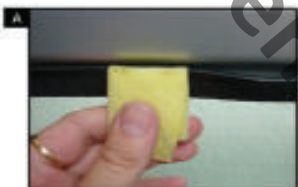

SIDE SHADE INSTALLATION