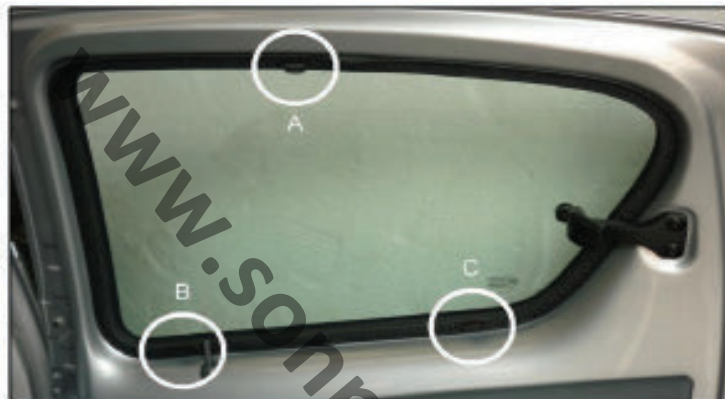

Installation Manual

TOYOTA AYGO 5DR
TOY-AYGO-5-A

COMPONENTS INCLUDED

SIDE WINDOWS X2

LEFT SIDE TAILGATE WINDOW X1

RIGHT SIDE TAILGATE WINDOW X1

CL-P02 x 12

CL-W01 x 1

Installation

TOYOTA AYGO 5DR
TOY-AYGO-5-A

SIDE SHADE INSTALLATION

Installation

TOYOTA AYGO 5DR

TOY-AYGO-5-A

SIDE SHADE INSTALLATION

Installation