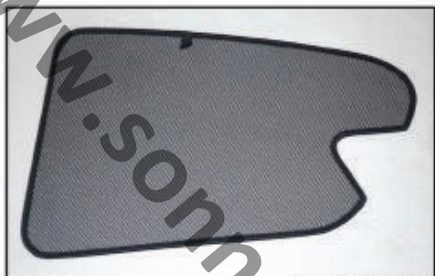

Installation Manual

TOYOTA AYGO 5DR
TOY-AYGO-5-A

COMPONENTS INCLUDED

SIDE WINDOWS X2

LEFT SIDE TAILGATE WINDOW X1

RIGHT SIDE TAILGATE WINDOW X1

CL-P02 x 12

CL-W01 x 1

Installation

TOYOTA AYGO 5DR
TOY-AYGO-5-A

SIDE SHADE INSTALLATION

Installation

TOYOTA AYGO 5DR

TOY-AYGO-5-A

SIDE SHADE INSTALLATION

Installation