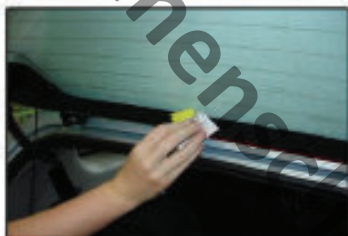

TOYOTA AYGO 5DR
TOY-AYGO-5-A

SIDE SHADE INSTALLATION

Installation

TOYOTA AYGO 5DR
TOY-AYGO-5-A

TAILGATE SHADE INSTALLATION

Installation

TOYOTA AYGO 5DR

TOY-AYGO-5-A